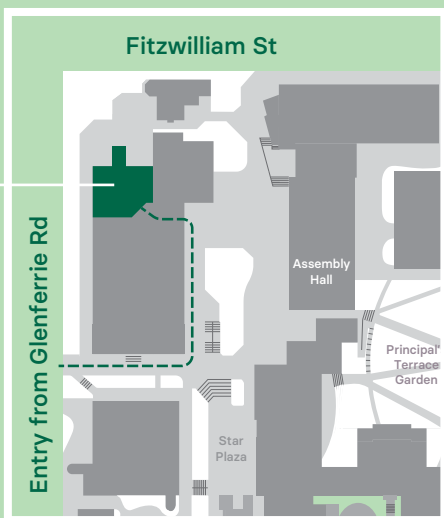

Where to find us

MLC's Terrace Restaurant and Krome Eats cafe are hosted in the Krome Dining Room. Please see the map below for directions.

Krome Dining Room

MLC Terrace Restaurant

Centenary Level 2
Methodist Ladies' College
207 Barkers Road, Kew
Victoria 3101

E: terrace@mlc.vic.edu.au

If online booking is not accessible,
please call +61 3 9274 6389

mlc.vic.edu.au/terrace