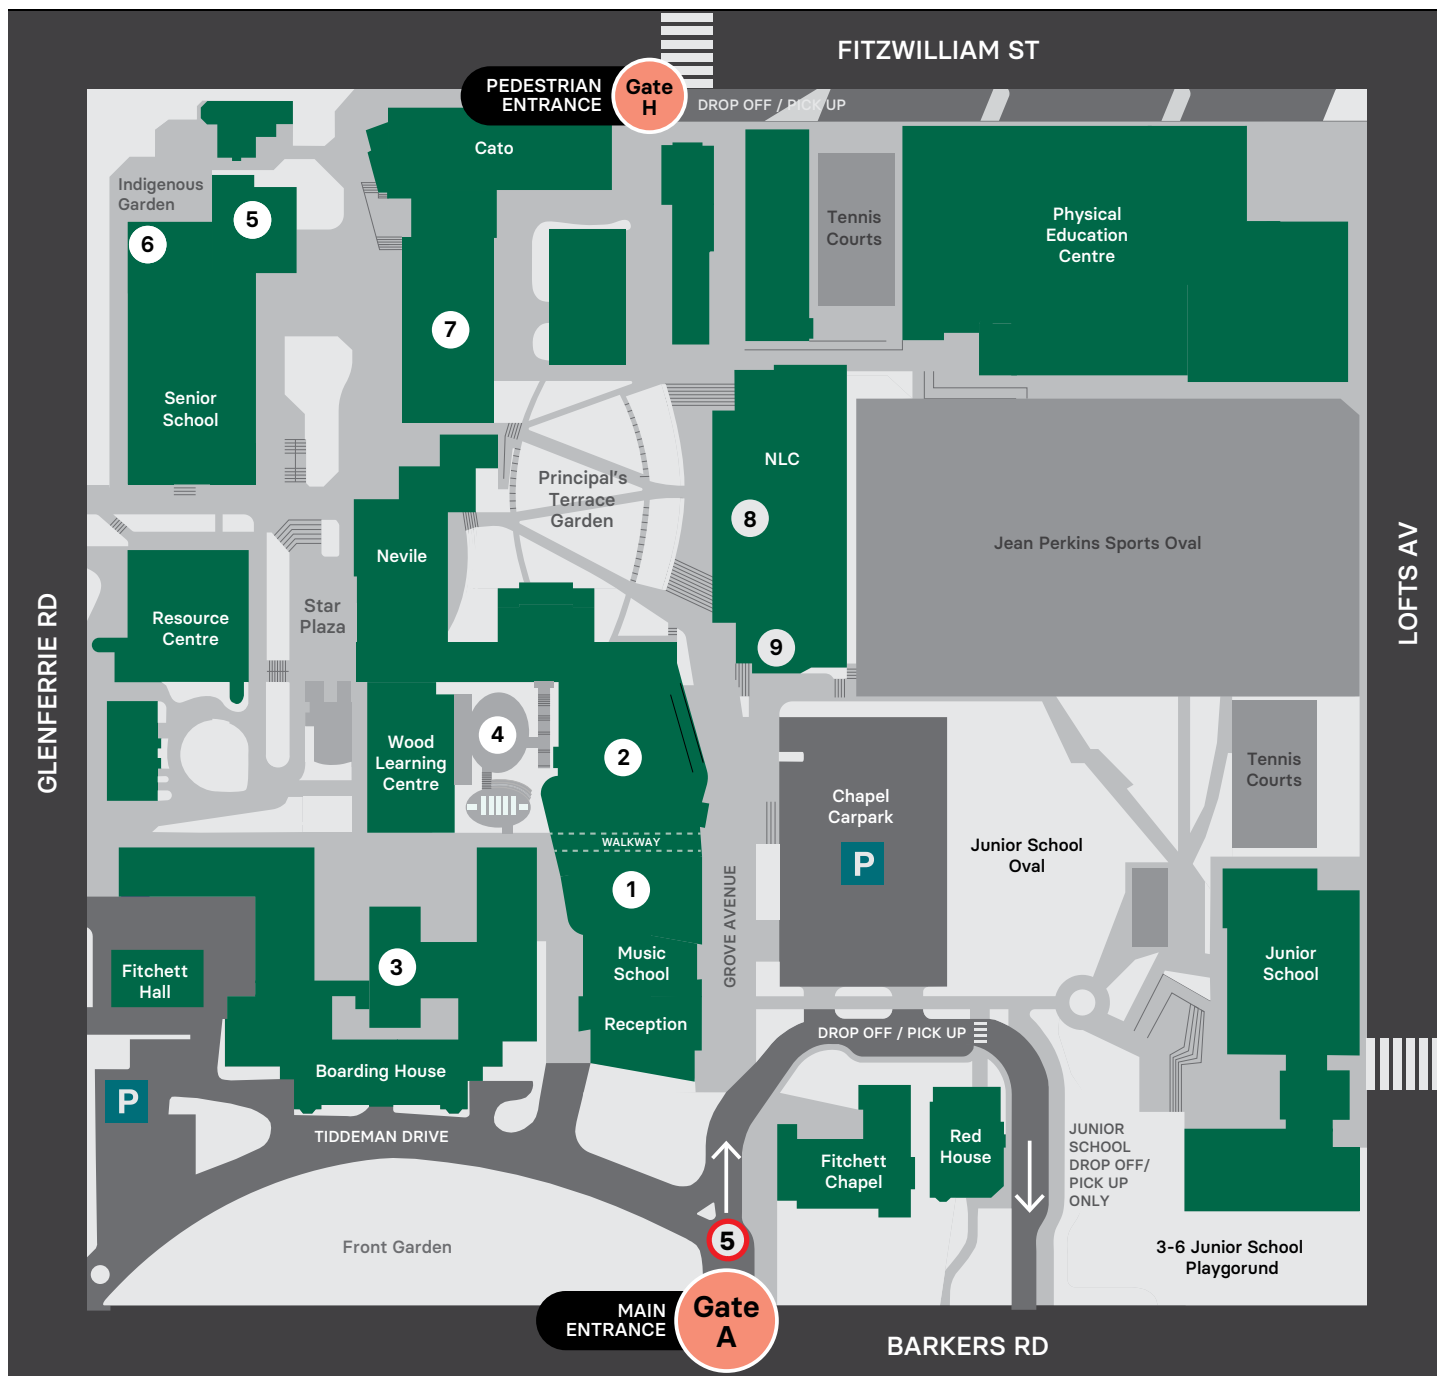

# College Events Map

## Event Spaces

- 1 Flockart Hall
- 2 James Tatoulis Auditorium (JTA)
- 3 Boarders Dining Hall
- 4 Durt Biik
- 5 Betty Jackson Hall
- 6 Krome Dining Room
- 7 Assembly Hall
- 8 Nicholas Learning Centre (NLC)
- 9 Nicholas Learning Centre (NLC), wheelchair access

### Parking

Onsite parking is minimal, but spaces can be found in front of the Boarding House or our main carpark (North side of the Chapel). *Please note, the only entrance for cars is Gate A off Barkers Road.*