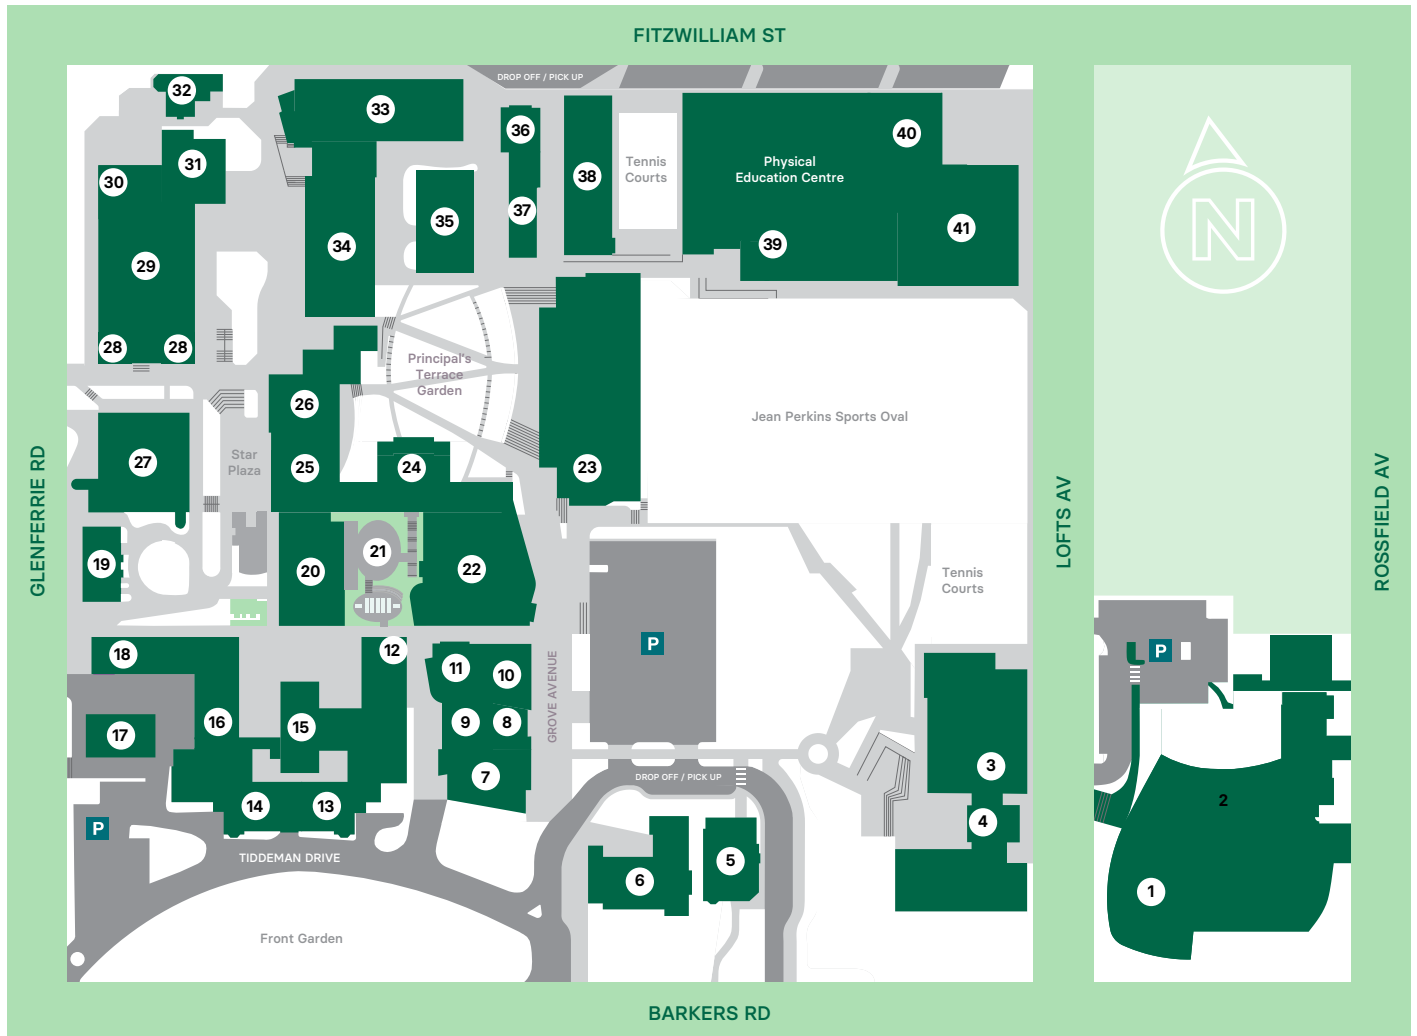

College map

5	Administration
34	Assembly Hall
32	Art House
31	Betty Jackson Hall
15	Boarders' Dining Hall
27	Book Room
33	Cato Wing
29	Centenary Building
35	David Loader Centre
18	Dramatic Arts / Dwyer Hall
20	Dr Wood Learning Centre
21	Dr Wood LC Eastern Courtyard
38	Elizabeth Tatoulis Science Wing
11	Flockart Hall
6	Fitchett Chapel

17	Fitchett Hall / CCC
40	Gymnasium
7	Hamley Centre Reception
16	Health Centre
22	James Tatoulis Auditorium
23	Junior Secondary School Office
1	Junior School Prep – 2
3	Junior School Years 3 – 6
4	Junior School Office
30	Krome Dining Room
19	Language Centre
27	Library
9	Maintenance
25	Middle School Office
2	MLC Kindle

10	Music School
26	Neville Wing
23	Nicholas Learning Centre
39	Physical Education Centre Office (PEC)
24	Principal's Administration
12	Print Centre
28	Senior School Office
36	Senior Science
27	Star Cafe
37	Student Support Services
41	Swimming Pool
13	The Residence
14	Tiddeman Boarding House
8	Uniform Shop
27	Woodgate Building