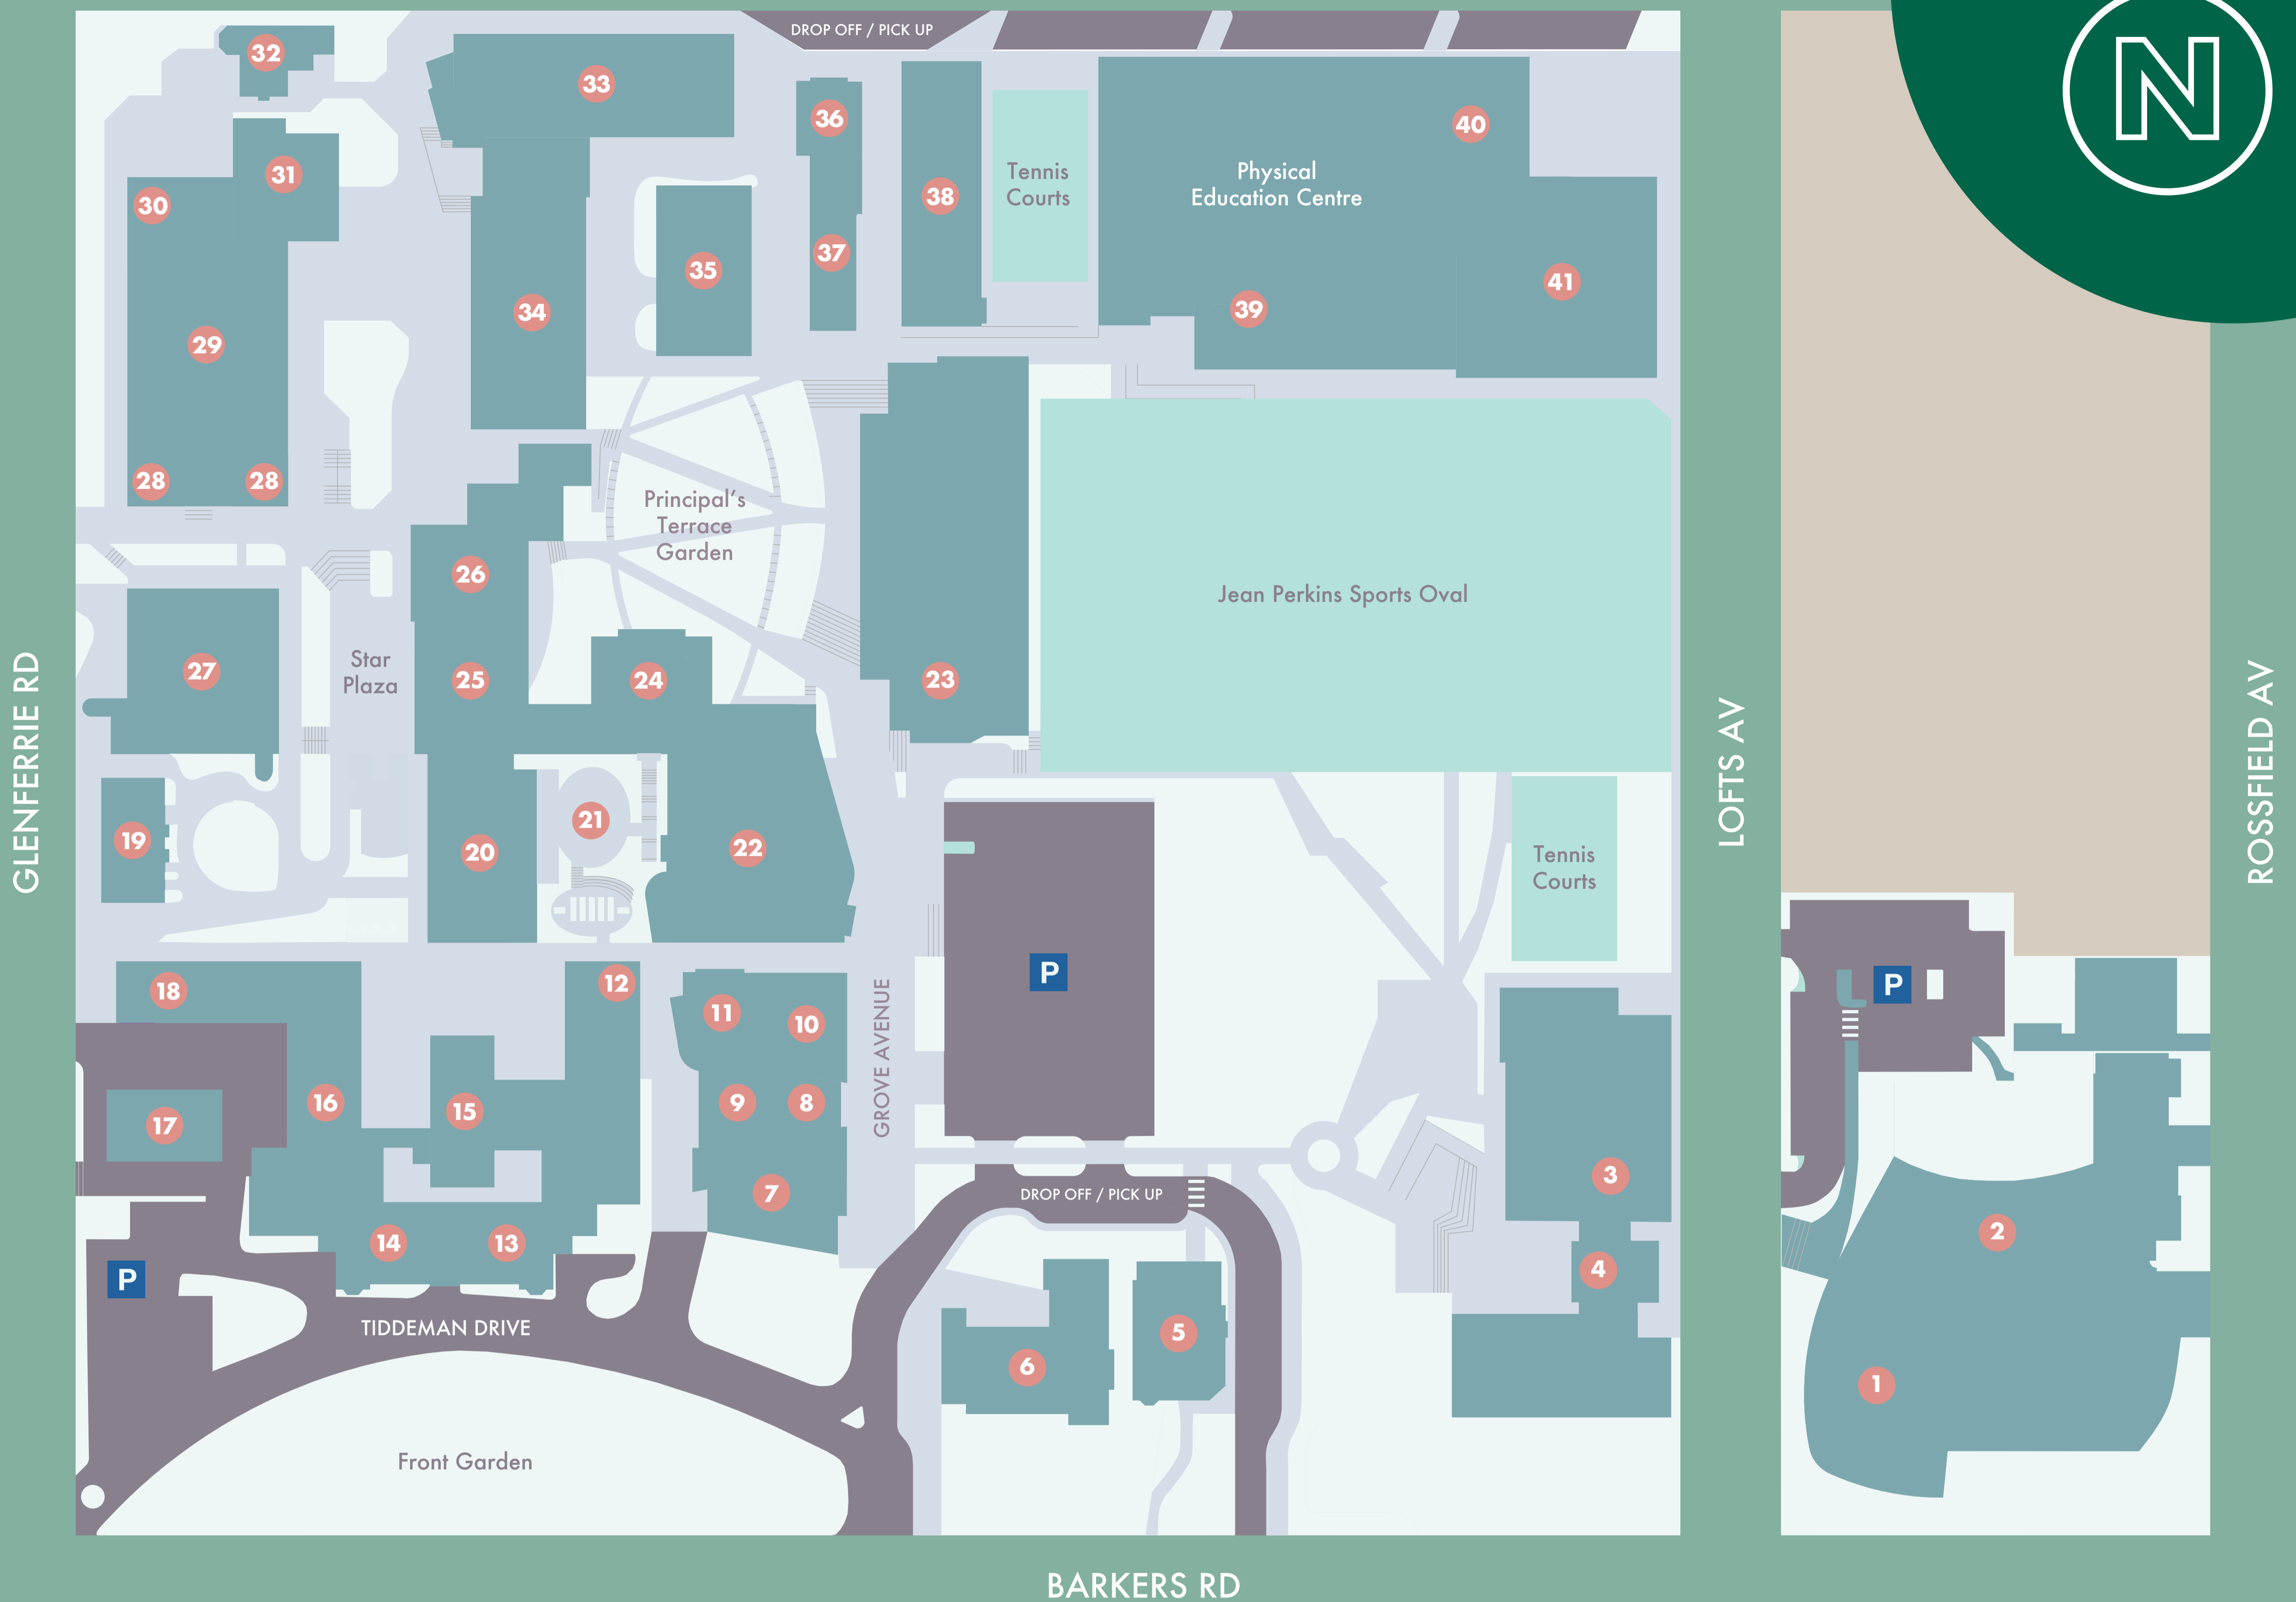

FITZWILLIAM ST

- 5. Administration
- 34. Assembly Hall
- 32. Art House
- 31. Betty Jackson Hall
- 15. Boarders' Dining Hall
- 27. Book Room
- 33. Cato Wing
- 29. Centenary Building
- 35. David Loader Centre
- 18. Dramatic Arts / Dwyer Hall
- 20. Dr Wood Learning Centre
- 21. Dr Wood LC Eastern Courtyard
- 38. Elizabeth Tatoulis Science Wing
- 11. Flockart Hall
- 6. Fitchett Chapel
- 17. Fitchett Hall / CCC
- 40. Gymnasium
- 7. Hamley Centre Reception
- 16. Health Centre
- 22. James Tatoulis Auditorium
- 23. Junior Secondary School Office
- 1. Junior School Prep - 2
- 3. Junior School Years 3 - 6
- 4. Junior School Office
- 30. Krome Dining Room
- 19. Language Centre
- 27. Library
- 9. Maintenance
- 25. Middle School Office
- 2. MLC Kindle
- 10. Music School
- 26. Nevile Wing
- 23. Nicholas Learning Centre
- 39. Physical Education Centre Office (PEC)
- 24. Principal's Administration
- 12. Print Centre
- 28. Senior School Office
- 36. Senior Science
- 27. Star Cafe
- 37. Student Support Services
- 41. Swimming Pool
- 13. The Residence
- 14. Tiddeman Boarding House
- 8. Uniform Shop
- 27. Woodgate Building